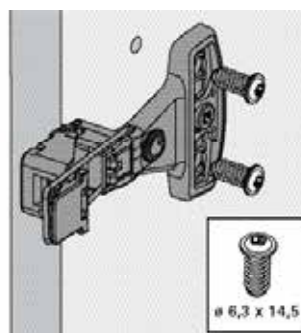

Single pivot hinge with knuckle

- ▶ Seleкта
- ▶ Seleкта Pro 2035 installation notes

Cup installation / base hinge installation

For screwing on

For pressing in

For screwing on

With premounted expanding sockets

Clip on installation

Overlay adjustment / height adjustment

Removal