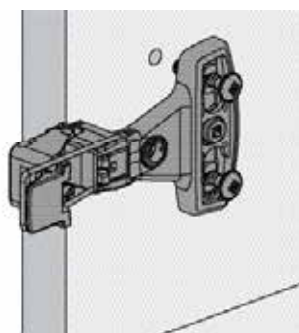

Single pivot hinge with knuckle

- ▶ Seleкта
- ▶ Seleкта Pro 2035 installation notes

Cup installation / base hinge installation

For screwing on

For pressing in

For screwing on

With premounted expanding sockets

Clip on installation

Overlay adjustment / height adjustment

Removal