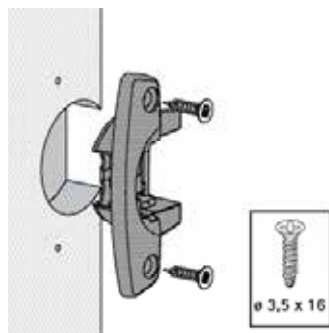

Single pivot hinge with knuckle

- ▶ Seleкта
- ▶ Seleкта Pro 2035 installation notes

Cup installation / base hinge installation

For screwing on

For pressing in

For screwing on

With premounted expanding sockets

Clip on installation

Overlay adjustment / height adjustment

Removal