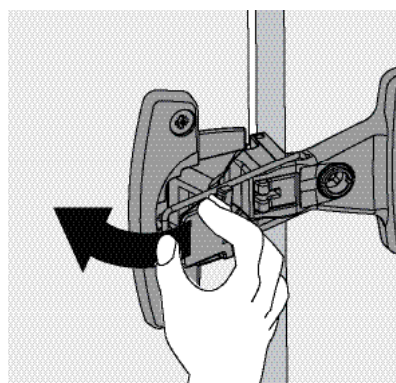

Single pivot hinge with knuckle

- ▶ Seleкта
- ▶ Seleкта Pro 2035 installation notes

Cup installation / base hinge installation

For screwing on

For pressing in

For screwing on

With premounted expanding sockets

Clip on installation

Overlay adjustment / height adjustment

Removal