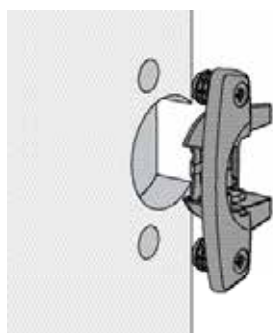

Single pivot hinge with knuckle

- ▶ Seleкта
- ▶ Seleкта Pro 2035 installation notes

Cup installation / base hinge installation

For screwing on

For pressing in

For screwing on

With premounted expanding sockets

Clip on installation

Overlay adjustment / height adjustment

Removal