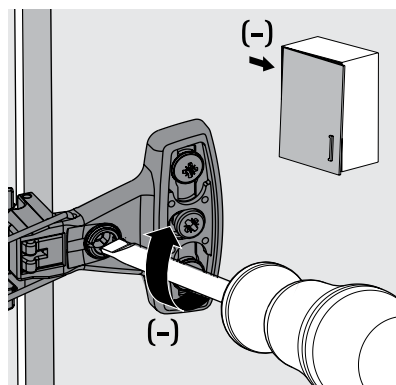

Single pivot hinge with knuckle

- ▶ Seleкта
- ▶ Seleкта Pro 2035 installation notes

Cup installation / base hinge installation

For screwing on

For pressing in

For screwing on

With premounted expanding sockets

Clip on installation

Overlay adjustment / height adjustment

Removal