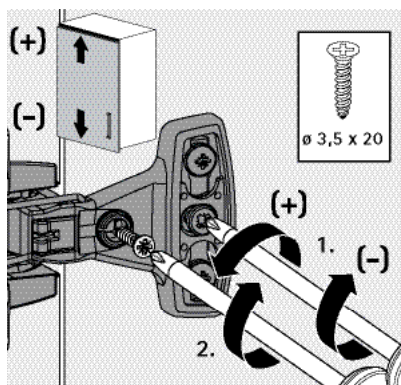

Single pivot hinge with knuckle

- ▶ Seleкта
- ▶ Seleкта Pro 2035 installation notes

Cup installation / base hinge installation

For screwing on

For pressing in

For screwing on

With premounted expanding sockets

Clip on installation

Overlay adjustment / height adjustment

Removal