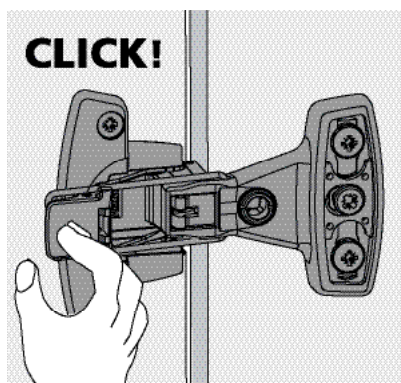

Single pivot hinge with knuckle

- ▶ Seleкта
- ▶ Seleкта Pro 2035 installation notes

Cup installation / base hinge installation

For screwing on

For pressing in

For screwing on

With premounted expanding sockets

Clip on installation

Overlay adjustment / height adjustment

Removal